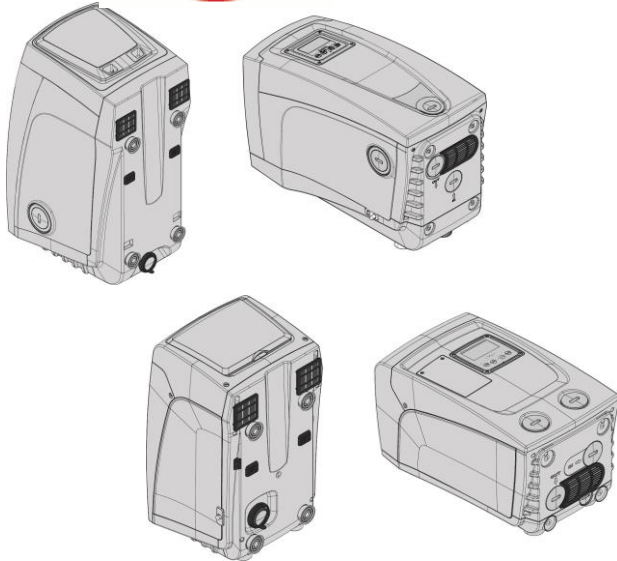

E.SYGRID
THE E.SYBOX PROTECTION GRID

ACCESSORY E.SYLINE

The grid kit for the protection of the E.SYBOX MINI against the entry of insects and particles

Composed by:

- Grids to cover the slits with 1 mm diameter mesh;
- Taps and gasket for hermetic closure
- Quick Guide

MODELS AVAILABLE

e.sygrid → E.SYBOX

e.sygrid mini → E.SYBOX MINI

WATER • TECHNOLOGY