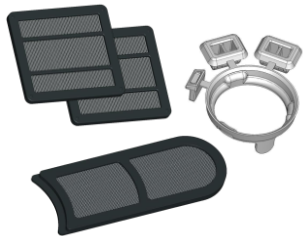

E.SYGRID
THE E.SYBOX PROTECTION GRID

ACCESSORY E.SYLINE

The grid kit for the protection of the E.SYBOX MINI against the entry of insects and particles

Composed by:

- Grids to cover the slits with 1 mm diameter mesh;
- Taps and gasket for hermetic closure
- Quick Guide

MODELS AVAILABLE

e.sygrid → E.SYBOX

e.sygrid mini → E.SYBOX MINI

WATER • TECHNOLOGY