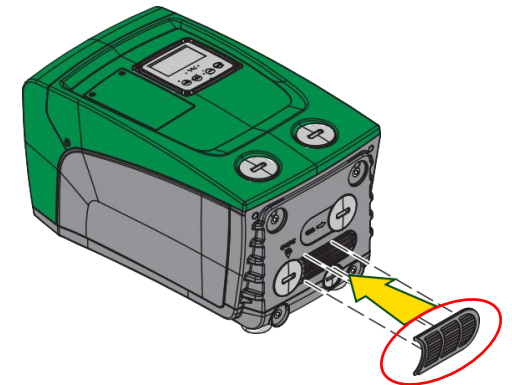

E.SYGRID
THE E.SYBOX PROTECTION GRID

ACCESSORY E.SYLINE

The grid kit for the protection of the E.SYBOX MINI against the entry of insects and particles

Composed by:

- Grids to cover the slits with 1 mm diameter mesh;
- Taps and gasket for hermetic closure
- Quick Guide

MODELS AVAILABLE

e.sygrid → E.SYBOX

e.sygrid mini → E.SYBOX MINI

WATER • TECHNOLOGY