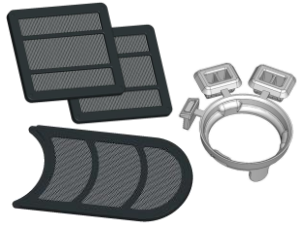

E.SYGRID
THE E.SYBOX PROTECTION GRID

ACCESSORY E.SYLINE

The grid kit for the protection of the E.SYBOX MINI against the entry of insects and particles

Composed by:

- Grids to cover the slits with 1 mm diameter mesh;
- Taps and gasket for hermetic closure
- Quick Guide

MODELS AVAILABLE

e.sygrid → E.SYBOX

e.sygrid mini → E.SYBOX MINI

WATER • TECHNOLOGY