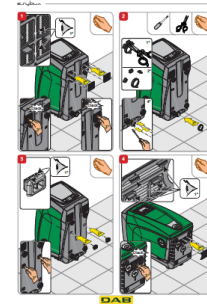

E.SYGRID
THE E.SYBOX PROTECTION GRID

ACCESSORY E.SYLINE

The grid kit for the protection of the E.SYBOX MINI against the entry of insects and particles

Composed by:

- Grids to cover the slits with 1 mm diameter mesh;
- Taps and gasket for hermetic closure
- Quick Guide