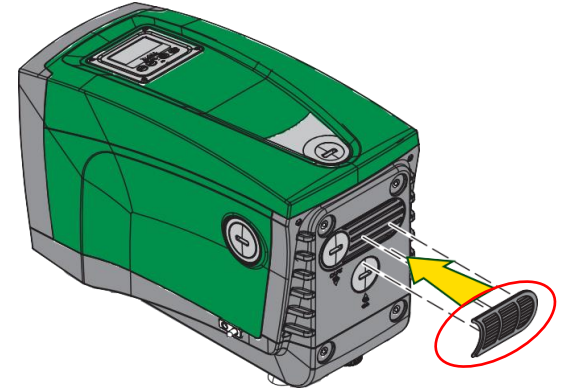

E.SYGRID
THE E.SYBOX PROTECTION GRID

ACCESSORY E.SYLINE

The grid kit for the protection of the E.SYBOX MINI against the entry of insects and particles

Composed by:

- Grids to cover the slits with 1 mm diameter mesh;
- Taps and gasket for hermetic closure
- Quick Guide

MODELS AVAILABLE

e.sygrid → E.SYBOX

e.sygrid mini → E.SYBOX MINI

WATER • TECHNOLOGY