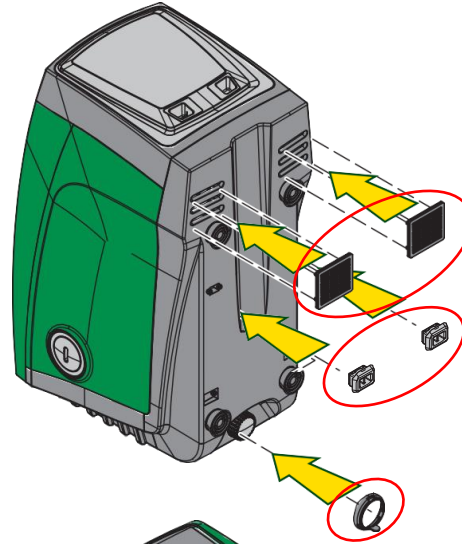

MODELS AVAILABLE

e.sygrid → E.SYBOX