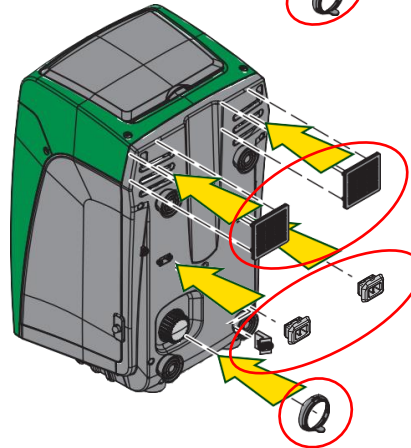

e.sygrid mini → E.SYBOX MINI